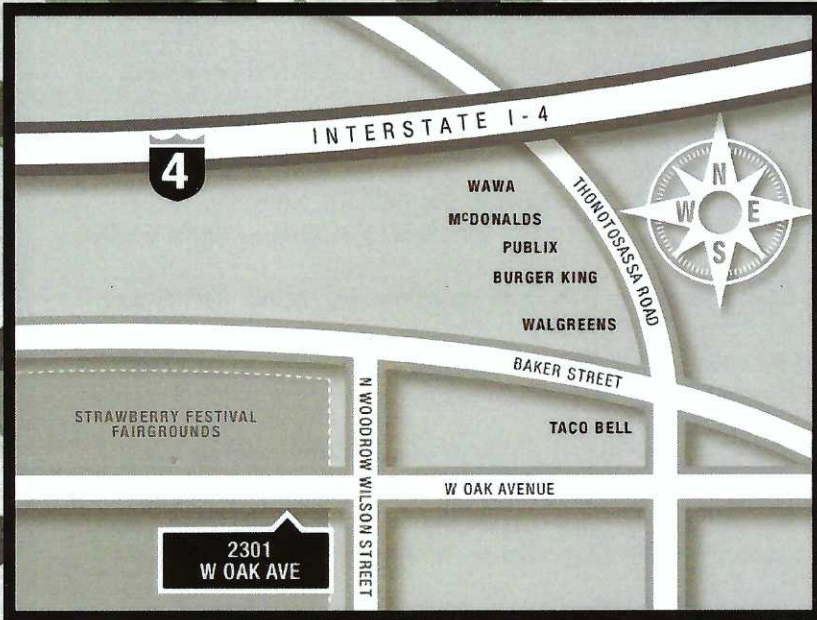

PAMSCON '24

June 22, 2024

Vendor set up 7am to 9am
Doors open at 9am - Public

**Black and White
(and shades of grey)**

**Show
Themes**

**The Longest Day
80 years since
D Day Invasion**

**STRAWBERRY FESTIVAL
FAIRGROUNDS /TECO EXPO HALL
2301 W OAK AVE, PLANT CITY, FL
33563**